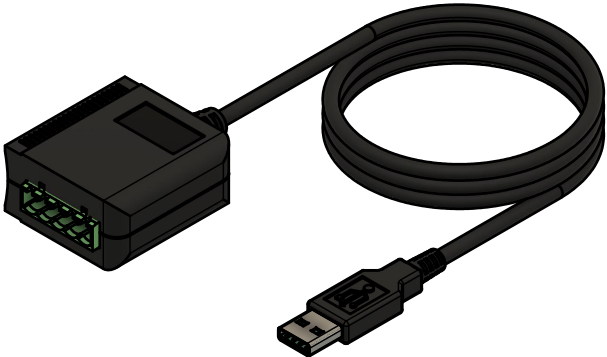

Basic Measurements

		Model #:	
		USB-232TTLMOS	
Drawn by: Leo Pinto		Scale: 1:2	Units: mm
Drawn Date: 8/11/2021		Tolerance: +/- 0.15mm	
Notes:		Contact: support@coolgear.com	
		Web: coolgear.com	
		A4	1/3

Cord Length

		Model #: USB-232TTLMOS	
Drawn by: Leo Pinto		Scale: 1:2	Units: mm
Drawn Date: 8/11/2021		Tolerance: +/- 0.15mm	
Notes:		Contact: support@coolgear.com	
		Web: coolgear.com	
		A4	2/3

Accessories

Exploded View

coolgear

Model #:
USB-232TTL MOS

Drawn by: Leo Pinto

Scale: 1:2 Units: mm

Drawn Date: 8/11/2021

Tolerance: +/- 0.15mm

Notes: