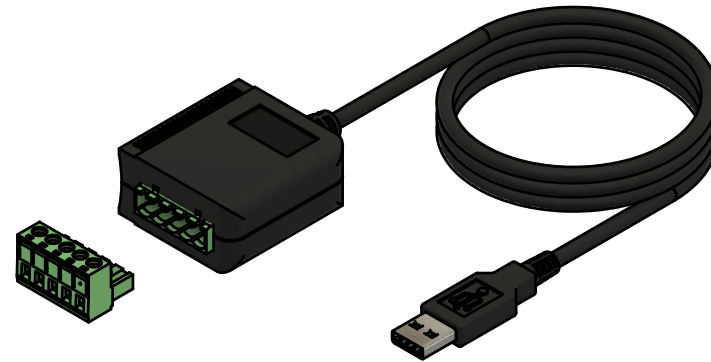

Basic Measurements

		Model #:	
		USB-232TTLMOS	
Drawn by: Leo Pinto		Scale: 1:2	Units: mm
Drawn Date: 8/11/2021		Tolerance: +/- 0.15mm	
Notes:		Contact: support@coolgear.com	
		Web: coolgear.com	
		A4	1/3

Cord Length

		Model #: USB-232TTLMOS	
Drawn by: Leo Pinto		Scale: 1:2	Units: mm
Drawn Date: 8/11/2021		Tolerance: +/- 0.15mm	
Notes:		Contact: support@coolgear.com	
		Web: coolgear.com	
		A4	2/3

Accessories

Exploded View

coolgear

Model #:
USB-232TTL MOS

Drawn by: Leo Pinto

Scale: 1:2 Units: mm

Drawn Date: 8/11/2021

Tolerance: +/- 0.15mm

Notes: