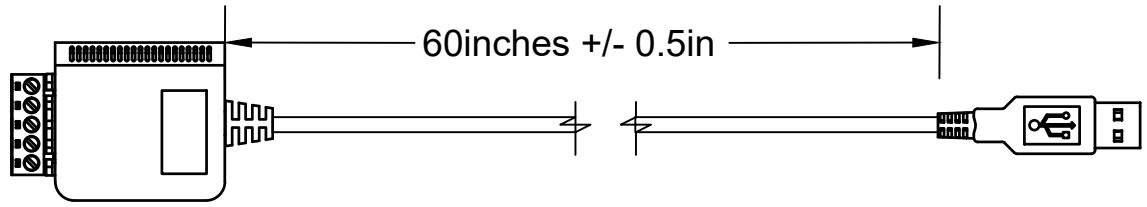

Basic Measurements

		Model #:	
		USB-232TTLMOS	
Drawn by: Leo Pinto		Scale: 1:2	Units: mm
Drawn Date: 8/11/2021		Tolerance: +/- 0.15mm	
Notes:		Contact: support@coolgear.com	
		Web: coolgear.com	
		A4	1/3

Cord Length

		Model #: USB-232TTLMOS	
Drawn by: Leo Pinto		Scale: 1:2	Units: mm
Drawn Date: 8/11/2021		Tolerance: +/- 0.15mm	
Notes:		Contact: support@coolgear.com	
		Web: coolgear.com	
		A4	2/3

Accessories

Exploded View

coolgear

Model #:
USB-232TTL MOS

Drawn by: Leo Pinto

Scale: 1:2 Units: mm

Drawn Date: 8/11/2021

Tolerance: +/- 0.15mm

Notes: