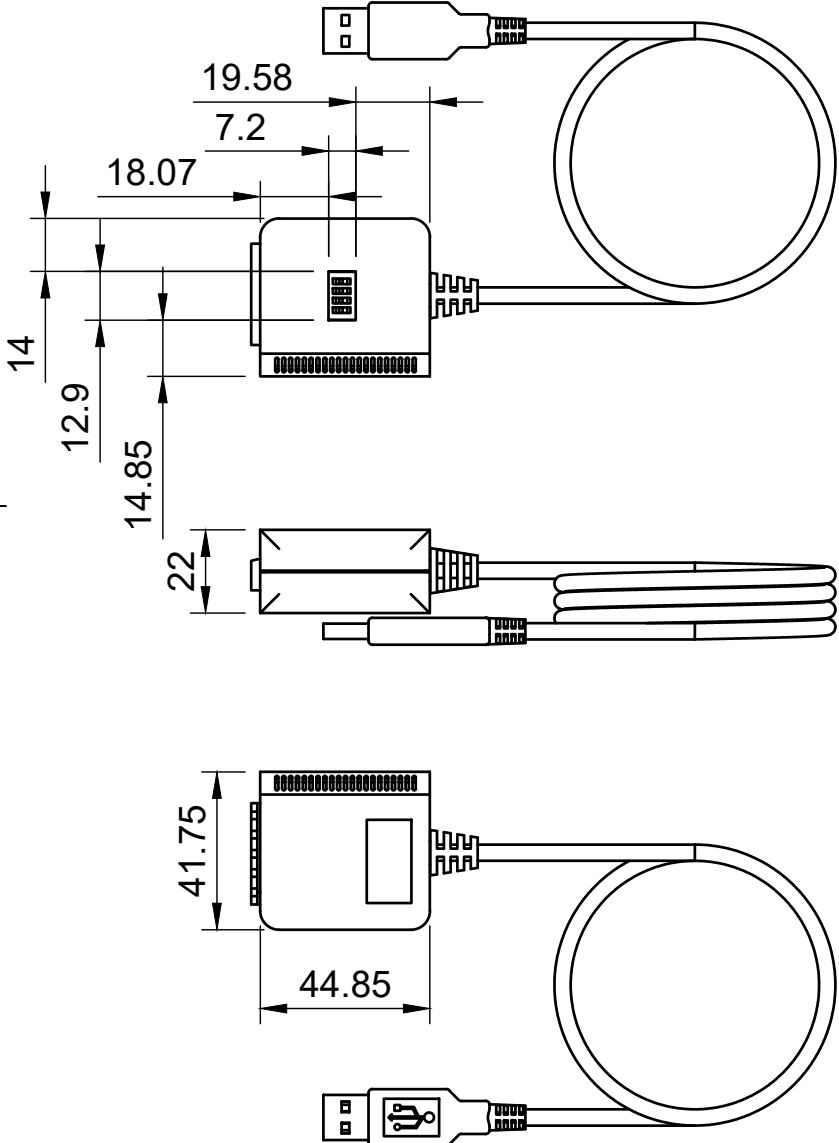

Basic Measurements

		Model #:	
		USB-232TTLMOS	
Drawn by: Leo Pinto		Scale: 1:2	Units: mm
Drawn Date: 8/11/2021		Tolerance: +/- 0.15mm	
Notes:		Contact: support@coolgear.com	
		Web: coolgear.com	
		A4	1/3

Cord Length

		Model #: USB-232TTLMOS	
Drawn by: Leo Pinto		Scale: 1:2	Units: mm
Drawn Date: 8/11/2021		Tolerance: +/- 0.15mm	
Notes:		Contact: support@coolgear.com	
		Web: coolgear.com	
		A4	2/3

Accessories

Exploded View

coolgear

Model #:
USB-232TTL MOS

Drawn by: Leo Pinto

Scale: 1:2 Units: mm

Drawn Date: 8/11/2021

Tolerance: +/- 0.15mm

Notes: