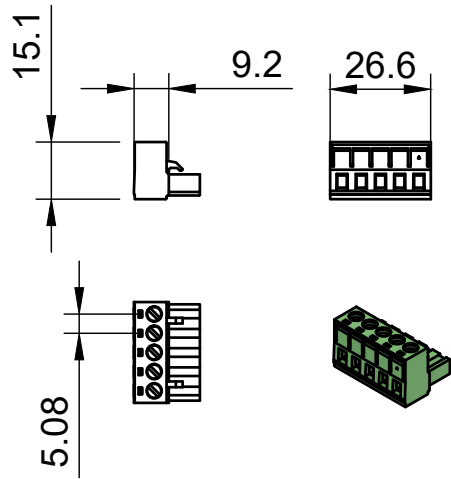

Basic Measurements

		Model #:	
		USB-232TTLMOS	
Drawn by: Leo Pinto		Scale: 1:2	Units: mm
Drawn Date: 8/11/2021		Tolerance: +/- 0.15mm	
Notes:		Contact: support@coolgear.com	
		Web: coolgear.com	
		A4	1/3

Cord Length

		Model #: USB-232TTLMOS	
Drawn by: Leo Pinto		Scale: 1:2	Units: mm
Drawn Date: 8/11/2021		Tolerance: +/- 0.15mm	
Notes:		Contact: support@coolgear.com	
		Web: coolgear.com	
		A4	2/3

Accessories

Exploded View

coolgear

Model #:
USB-232TTL MOS

Drawn by: Leo Pinto

Scale: 1:2 Units: mm

Drawn Date: 8/11/2021

Tolerance: +/- 0.15mm

Notes: