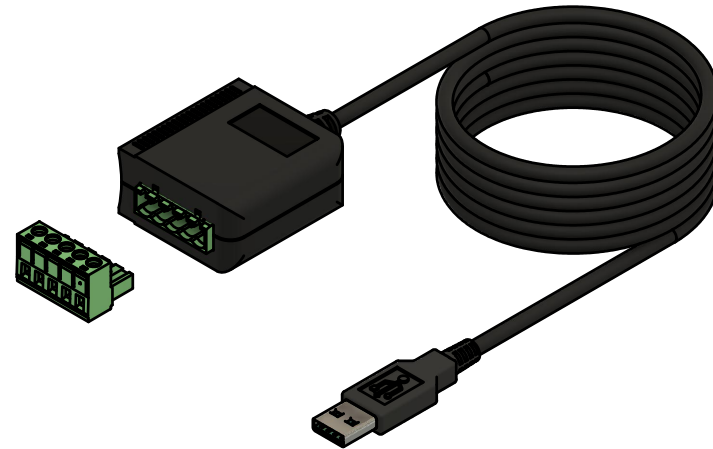

Basic Measurements

		Model #:	
		USB-232TTLMOS-IS	
Drawn by: Leo Pinto	Scale: 1:2	Units: mm	
Drawn Date: 8/11/2021	Tolerance: +/- 0.15mm		
Notes:	Contact: support@coolgear.com		
	Web: coolgear.com		
	A4	1/3	

Cord Length

		Model #: USB-232TTLMOS-IS	
Drawn by: Leo Pinto		Scale: 1:2	Units: mm
Drawn Date: 8/11/2021		Tolerance: +/- 0.15mm	
Notes:		Contact: support@coolgear.com	
		Web: coolgear.com	
		A4	2/3

Accessories

Exploded View

	Model #:	
	USB-232TTLMOS-IS	
Drawn by: Leo Pinto	Scale: 1:2	Units: mm
Drawn Date: 8/11/2021	Tolerance: +/- 0.15mm	
Notes:	Contact: support@coolgear.com	
	Web: coolgear.com	
	A4	3/3