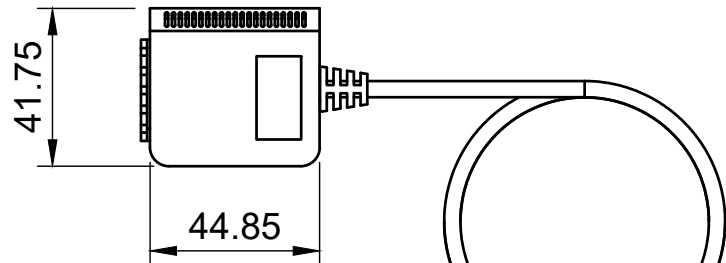

Basic Measurements

		Model #:	
		USB-232TTLMOS-IS	
Drawn by: Leo Pinto	Scale: 1:2	Units: mm	
Drawn Date: 8/11/2021	Tolerance: +/- 0.15mm		
Notes:	Contact: support@coolgear.com		
	Web: coolgear.com		
	A4	1/3	

Cord Length

		Model #: USB-232TTLMOS-IS	
Drawn by: Leo Pinto		Scale: 1:2	Units: mm
Drawn Date: 8/11/2021		Tolerance: +/- 0.15mm	
Notes:		Contact: support@coolgear.com	
		Web: coolgear.com	
		A4	2/3

Accessories

Exploded View

	Model #:	
	USB-232TTLMOS-IS	
Drawn by: Leo Pinto	Scale: 1:2	Units: mm
Drawn Date: 8/11/2021	Tolerance: +/- 0.15mm	
Notes:	Contact: support@coolgear.com	
	Web: coolgear.com	
	A4	3/3