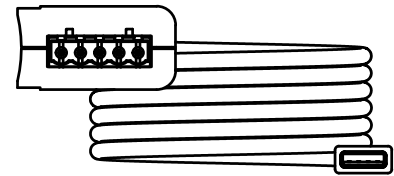

Basic Measurements

		Model #:	
		USB-232TTLMOS-IS	
Drawn by: Leo Pinto	Scale: 1:2	Units: mm	
Drawn Date: 8/11/2021	Tolerance: +/- 0.15mm		
Notes:	Contact: support@coolgear.com		
	Web: coolgear.com		
	A4	1/3	

Cord Length

		Model #: USB-232TTLMOS-IS	
Drawn by: Leo Pinto		Scale: 1:2	Units: mm
Drawn Date: 8/11/2021		Tolerance: +/- 0.15mm	
Notes:		Contact: support@coolgear.com	
		Web: coolgear.com	
		A4	2/3

Accessories

Exploded View

	Model #:	
	USB-232TTLMOS-IS	
Drawn by: Leo Pinto	Scale: 1:2	Units: mm
Drawn Date: 8/11/2021	Tolerance: +/- 0.15mm	
Notes:	Contact: support@coolgear.com	
	Web: coolgear.com	
	A4	3/3