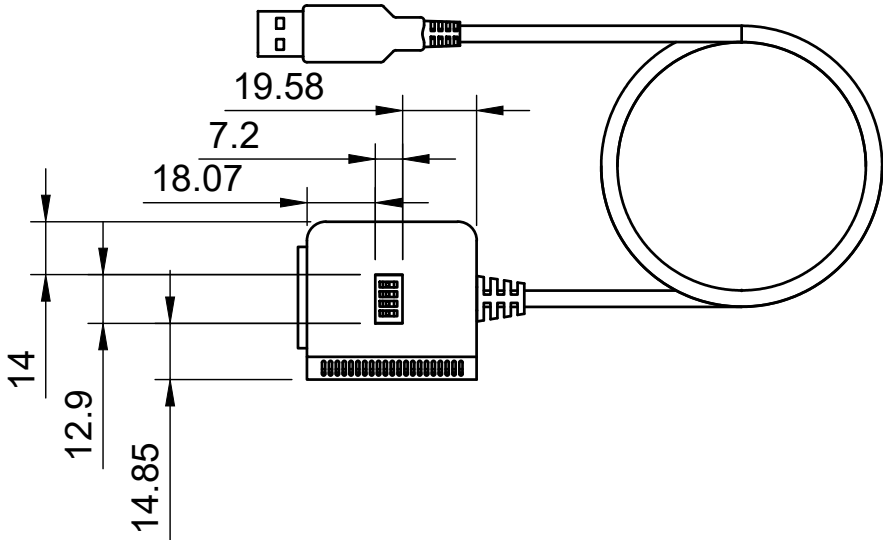

Basic Measurements

		Model #:	
		USB-232TTLMOS-IS	
Drawn by: Leo Pinto	Scale: 1:2	Units: mm	
Drawn Date: 8/11/2021	Tolerance: +/- 0.15mm		
Notes:	Contact: support@coolgear.com		
	Web: coolgear.com		
	A4	1/3	

Cord Length

		Model #: USB-232TTLMOS-IS	
Drawn by: Leo Pinto		Scale: 1:2	Units: mm
Drawn Date: 8/11/2021		Tolerance: +/- 0.15mm	
Notes:		Contact: support@coolgear.com	
		Web: coolgear.com	
		A4	2/3

Accessories

Exploded View

	Model #:	
	USB-232TTLMOS-IS	
Drawn by: Leo Pinto	Scale: 1:2	Units: mm
Drawn Date: 8/11/2021	Tolerance: +/- 0.15mm	
Notes:	Contact: support@coolgear.com	
	Web: coolgear.com	
	A4	3/3