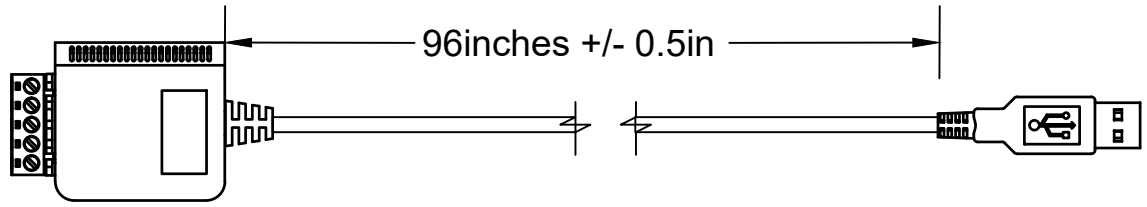

Basic Measurements

		Model #:	
		USB-232TTLMOS-IS	
Drawn by: Leo Pinto	Scale: 1:2	Units: mm	
Drawn Date: 8/11/2021	Tolerance: +/- 0.15mm		
Notes:	Contact: support@coolgear.com		
	Web: coolgear.com		
	A4	1/3	

Cord Length

		Model #: USB-232TTLMOS-IS	
Drawn by: Leo Pinto		Scale: 1:2	Units: mm
Drawn Date: 8/11/2021		Tolerance: +/- 0.15mm	
Notes:		Contact: support@coolgear.com	
		Web: coolgear.com	
		A4	2/3

Accessories

Exploded View

	Model #:	
	USB-232TTLMOS-IS	
Drawn by: Leo Pinto	Scale: 1:2	Units: mm
Drawn Date: 8/11/2021	Tolerance: +/- 0.15mm	
Notes:	Contact: support@coolgear.com	
	Web: coolgear.com	
	A4	3/3