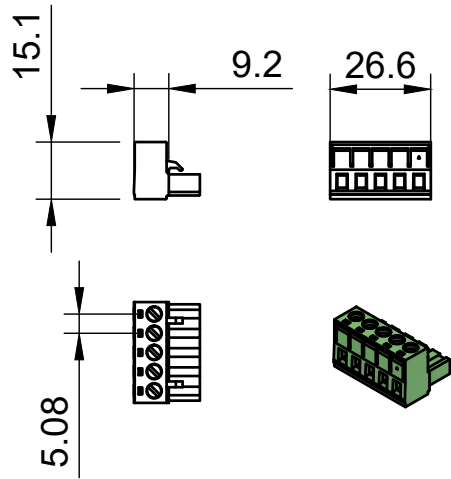

Basic Measurements

		Model #:	
		USB-232TTLMOS-IS	
Drawn by: Leo Pinto	Scale: 1:2	Units: mm	
Drawn Date: 8/11/2021	Tolerance: +/- 0.15mm		
Notes:	Contact: support@coolgear.com		
	Web: coolgear.com		
	A4	1/3	

Cord Length

		Model #: USB-232TTLMOS-IS	
Drawn by: Leo Pinto		Scale: 1:2	Units: mm
Drawn Date: 8/11/2021		Tolerance: +/- 0.15mm	
Notes:		Contact: support@coolgear.com	
		Web: coolgear.com	
		A4	2/3

Accessories

Exploded View

	Model #:	
	USB-232TTLMOS-IS	
Drawn by: Leo Pinto	Scale: 1:2	Units: mm
Drawn Date: 8/11/2021	Tolerance: +/- 0.15mm	
Notes:	Contact: support@coolgear.com	
	Web: coolgear.com	
	A4	3/3