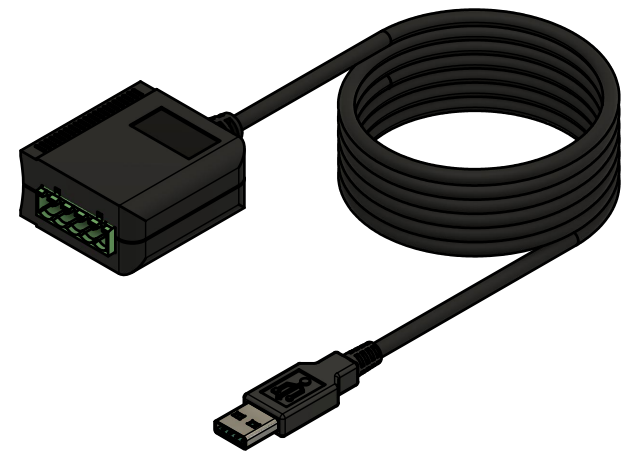

Basic Measurements

		Model #:	
		USB-232TTLMOS-IS	
Drawn by: Leo Pinto	Scale: 1:2	Units: mm	
Drawn Date: 8/11/2021	Tolerance: +/- 0.15mm		
Notes:	Contact: support@coolgear.com		
	Web: coolgear.com		
	A4	1/3	

Cord Length

		Model #: USB-232TTLMOS-IS	
Drawn by: Leo Pinto		Scale: 1:2	Units: mm
Drawn Date: 8/11/2021		Tolerance: +/- 0.15mm	
Notes:		Contact: support@coolgear.com	
		Web: coolgear.com	
		A4	2/3

Accessories

Exploded View

	Model #:	
	USB-232TTLMOS-IS	
Drawn by: Leo Pinto	Scale: 1:2	Units: mm
Drawn Date: 8/11/2021	Tolerance: +/- 0.15mm	
Notes:	Contact: support@coolgear.com	
	Web: coolgear.com	
	A4	3/3