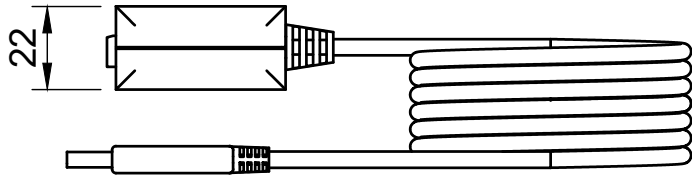

Basic Measurements

		Model #:	
		USB-232TTLMOS-IS	
Drawn by: Leo Pinto	Scale: 1:2	Units: mm	
Drawn Date: 8/11/2021	Tolerance: +/- 0.15mm		
Notes:	Contact: support@coolgear.com		
	Web: coolgear.com		
	A4	1/3	

Cord Length

		Model #: USB-232TTLMOS-IS	
Drawn by: Leo Pinto		Scale: 1:2	Units: mm
Drawn Date: 8/11/2021		Tolerance: +/- 0.15mm	
Notes:		Contact: support@coolgear.com	
		Web: coolgear.com	
		A4	2/3

Accessories

Exploded View

	Model #:	
	USB-232TTLMOS-IS	
Drawn by: Leo Pinto	Scale: 1:2	Units: mm
Drawn Date: 8/11/2021	Tolerance: +/- 0.15mm	
Notes:	Contact: support@coolgear.com	
	Web: coolgear.com	
	A4	3/3