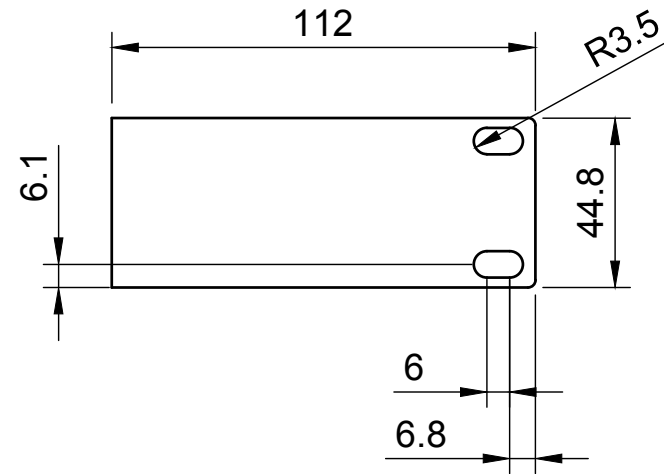

Basic Measurements

	Model #: USB-8COMi-RM	
	Drawn by: Leo Pinto	Scale: 1:2
Drawn Date: 9/15/21	Tolerance: +/- 0.15mm	
Notes:	Contact: support@coolgear.com	
	Web: coolgear.com	
	A4	1/4

Port detailed

		Model #:	
		USB-8COMi-RM	
Drawn by: Leo Pinto		Scale: 1:2	Units: mm
Drawn Date: 9/15/21		Tolerance: +/- 0.15mm	
Notes:		Contact: support@coolgear.com	
		Web: coolgear.com	
		A4	2/4

Accessories

		Model #:	
		USB-8COMi-RM	
Drawn by: Leo Pinto		Scale: 1:2	Units: mm
Drawn Date: 9/15/21		Tolerance: +/- 0.15mm	
Notes:		Contact: support@coolgear.com	
		Web: coolgear.com	
		A4	3/4

		Model #: USB-8COMi-RM	
Drawn by: Leo Pinto		Scale: 1:2	Units: mm
Drawn Date: 9/15/21		Tolerance: +/- 0.15mm	
Notes:		Contact: support@coolgear.com	
		Web: coolgear.com	
		A4	4/4