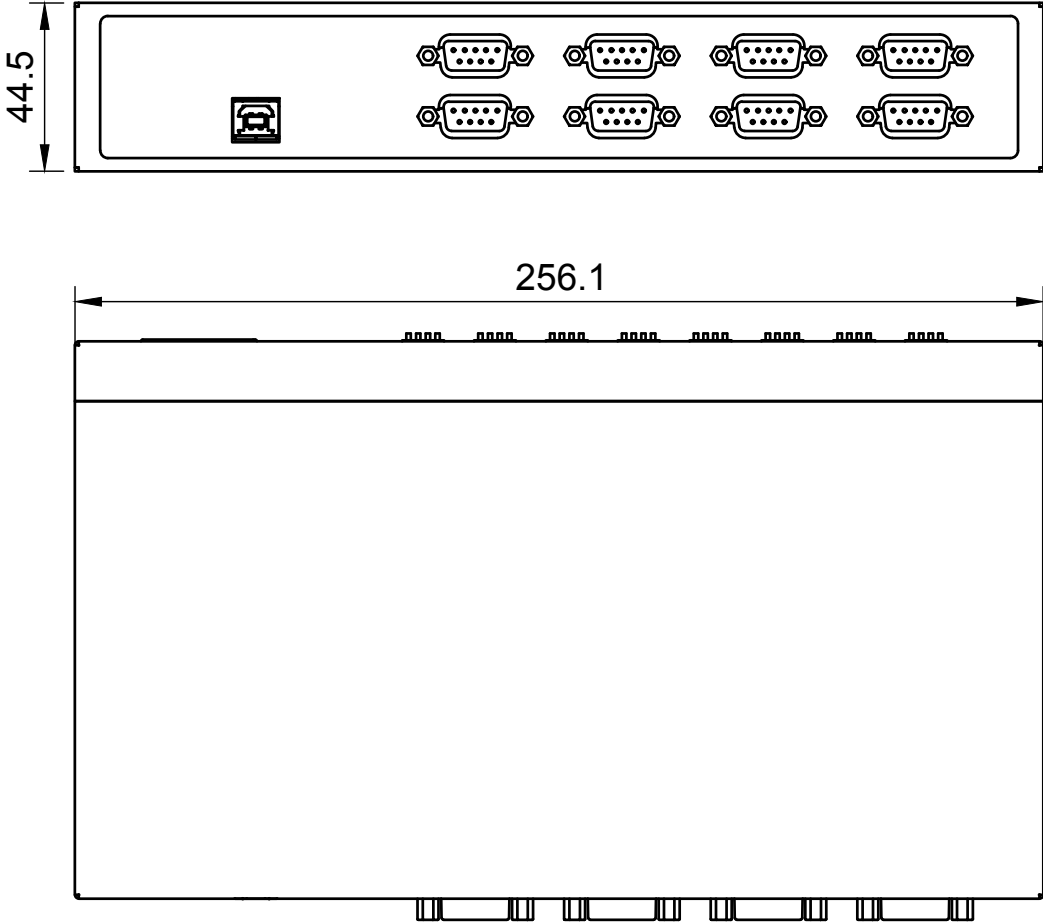

Basic Measurements

	Model #: USB-8COMi-RM	
	Drawn by: Leo Pinto	Scale: 1:2
Drawn Date: 9/15/21	Tolerance: +/- 0.15mm	
Notes:	Contact: support@coolgear.com	
	Web: coolgear.com	
	A4	1/4

Port detailed

		Model #:	
		USB-8COMi-RM	
Drawn by: Leo Pinto		Scale: 1:2	Units: mm
Drawn Date: 9/15/21		Tolerance: +/- 0.15mm	
Notes:		Contact: support@coolgear.com	
		Web: coolgear.com	
		A4	2/4

Accessories

		Model #:	
		USB-8COMi-RM	
Drawn by: Leo Pinto		Scale: 1:2	Units: mm
Drawn Date: 9/15/21		Tolerance: +/- 0.15mm	
Notes:		Contact: support@coolgear.com	
		Web: coolgear.com	
		A4	3/4

		Model #: USB-8COMi-RM	
Drawn by: Leo Pinto		Scale: 1:2	Units: mm
Drawn Date: 9/15/21		Tolerance: +/- 0.15mm	
Notes:		Contact: support@coolgear.com	
		Web: coolgear.com	
		A4	4/4