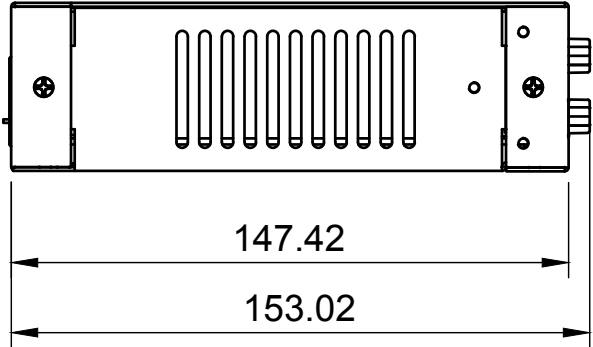

Basic Measurements

	Model #: USB-8COMi-RM	
	Drawn by: Leo Pinto	Scale: 1:2
Drawn Date: 9/15/21	Tolerance: +/- 0.15mm	
Notes:	Contact: support@coolgear.com	
	Web: coolgear.com	
	A4	1/4

Port detailed

		Model #:	
		USB-8COMi-RM	
Drawn by: Leo Pinto		Scale: 1:2	Units: mm
Drawn Date: 9/15/21		Tolerance: +/- 0.15mm	
Notes:		Contact: support@coolgear.com	
		Web: coolgear.com	
		A4	2/4

Accessories

		Model #:	
		USB-8COMi-RM	
Drawn by: Leo Pinto		Scale: 1:2	Units: mm
Drawn Date: 9/15/21		Tolerance: +/- 0.15mm	
Notes:		Contact: support@coolgear.com	
		Web: coolgear.com	
		A4	3/4

		Model #: USB-8COMi-RM	
Drawn by: Leo Pinto		Scale: 1:2	Units: mm
Drawn Date: 9/15/21		Tolerance: +/- 0.15mm	
Notes:		Contact: support@coolgear.com	
		Web: coolgear.com	
		A4	4/4