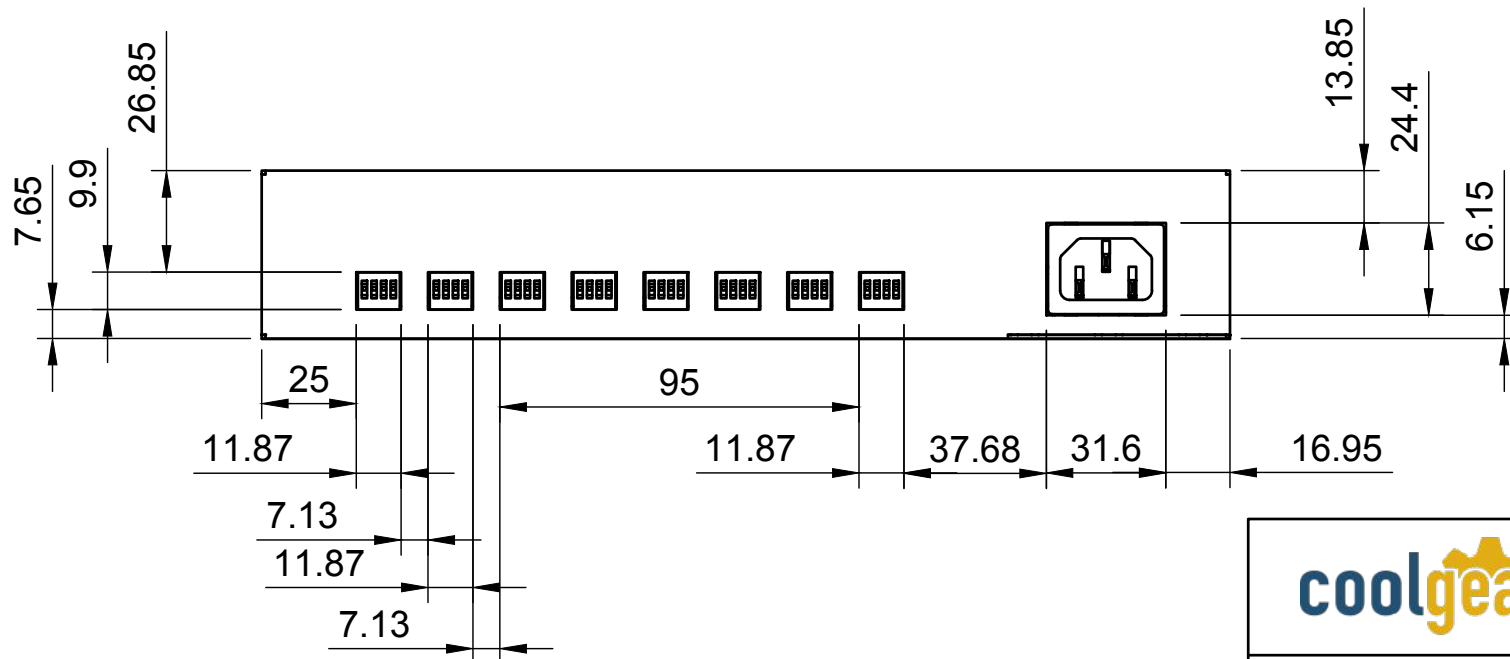

Basic Measurements

	Model #: USB-8COMi-RM	
	Drawn by: Leo Pinto	Scale: 1:2
Drawn Date: 9/15/21	Tolerance: +/- 0.15mm	
Notes:	Contact: support@coolgear.com	
	Web: coolgear.com	
	A4	1/4

Port detailed

		Model #:	
		USB-8COMi-RM	
Drawn by: Leo Pinto		Scale: 1:2	Units: mm
Drawn Date: 9/15/21		Tolerance: +/- 0.15mm	
Notes:		Contact: support@coolgear.com	
		Web: coolgear.com	
		A4	2/4

Accessories

		Model #:	
		USB-8COMi-RM	
Drawn by: Leo Pinto		Scale: 1:2	Units: mm
Drawn Date: 9/15/21		Tolerance: +/- 0.15mm	
Notes:		Contact: support@coolgear.com	
		Web: coolgear.com	
		A4	3/4

		Model #: USB-8COMi-RM	
Drawn by: Leo Pinto		Scale: 1:2	Units: mm
Drawn Date: 9/15/21		Tolerance: +/- 0.15mm	
Notes:		Contact: support@coolgear.com	
		Web: coolgear.com	
		A4	4/4