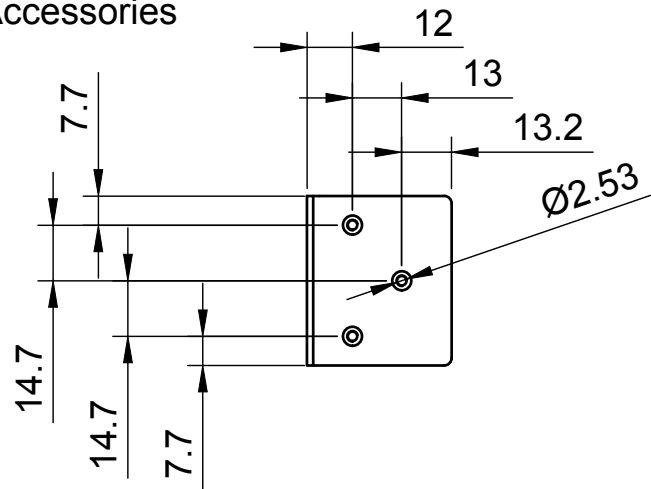

Basic Measurements

	Model #: USB-8COMi-RM	
	Drawn by: Leo Pinto	Scale: 1:2
Drawn Date: 9/15/21	Tolerance: +/- 0.15mm	
Notes:	Contact: support@coolgear.com	
	Web: coolgear.com	
	A4	1/4

Port detailed

		Model #:	
		USB-8COMi-RM	
Drawn by: Leo Pinto		Scale: 1:2	Units: mm
Drawn Date: 9/15/21		Tolerance: +/- 0.15mm	
Notes:		Contact: support@coolgear.com	
		Web: coolgear.com	
		A4	2/4

Accessories

		Model #:	
		USB-8COMi-RM	
Drawn by: Leo Pinto		Scale: 1:2	Units: mm
Drawn Date: 9/15/21		Tolerance: +/- 0.15mm	
Notes:		Contact: support@coolgear.com	
		Web: coolgear.com	
		A4	3/4

		Model #: USB-8COMi-RM	
Drawn by: Leo Pinto		Scale: 1:2	Units: mm
Drawn Date: 9/15/21		Tolerance: +/- 0.15mm	
Notes:		Contact: support@coolgear.com	
		Web: coolgear.com	
		A4	4/4