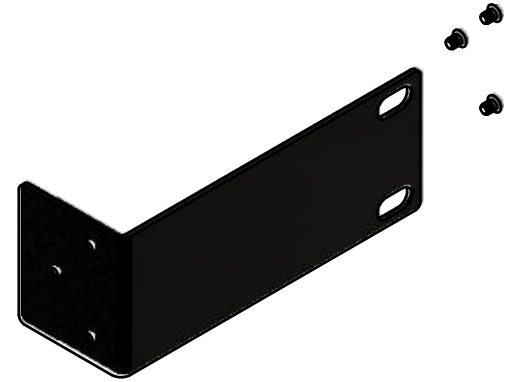

Basic Measurements

	Model #: USB-8COMi-RM	
	Drawn by: Leo Pinto	Scale: 1:2
Drawn Date: 9/15/21	Tolerance: +/- 0.15mm	
Notes:	Contact: support@coolgear.com	
	Web: coolgear.com	
	A4	1/4

Port detailed

		Model #:	
		USB-8COMi-RM	
Drawn by: Leo Pinto		Scale: 1:2	Units: mm
Drawn Date: 9/15/21		Tolerance: +/- 0.15mm	
Notes:		Contact: support@coolgear.com	
		Web: coolgear.com	
		A4	2/4

Accessories

		Model #:	
		USB-8COMi-RM	
Drawn by: Leo Pinto		Scale: 1:2	Units: mm
Drawn Date: 9/15/21		Tolerance: +/- 0.15mm	
Notes:		Contact: support@coolgear.com	
		Web: coolgear.com	
		A4	3/4

		Model #: USB-8COMi-RM	
Drawn by: Leo Pinto		Scale: 1:2	Units: mm
Drawn Date: 9/15/21		Tolerance: +/- 0.15mm	
Notes:		Contact: support@coolgear.com	
		Web: coolgear.com	
		A4	4/4