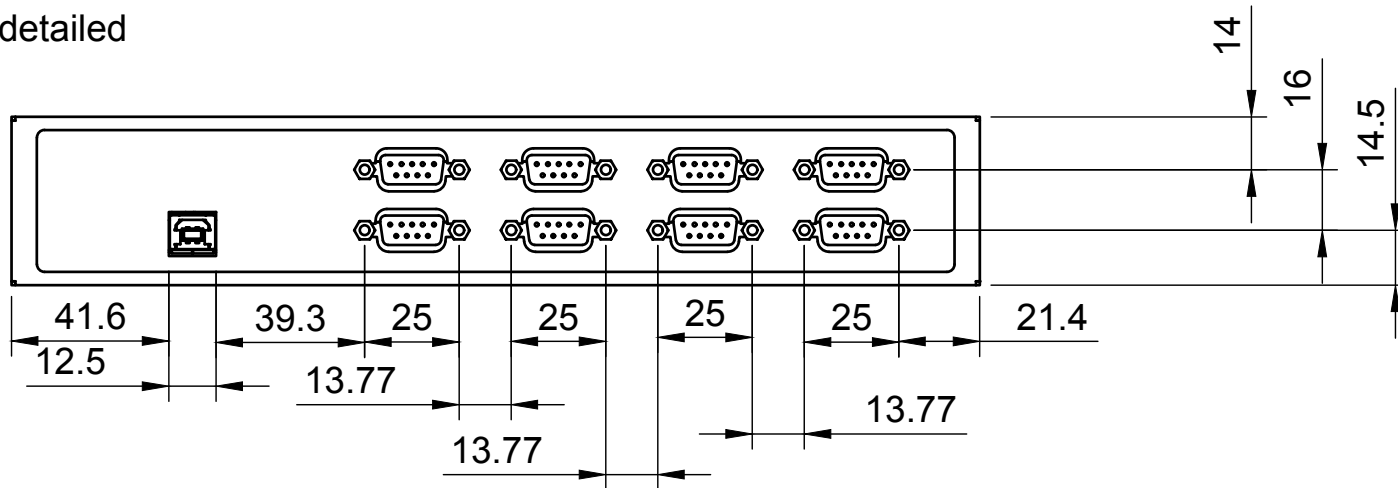

Basic Measurements

	Model #: USB-8COMi-RM	
	Drawn by: Leo Pinto	Scale: 1:2
Drawn Date: 9/15/21	Tolerance: +/- 0.15mm	
Notes:	Contact: support@coolgear.com	
	Web: coolgear.com	
	A4	1/4

Port detailed

		Model #:	
		USB-8COMi-RM	
Drawn by: Leo Pinto		Scale: 1:2	Units: mm
Drawn Date: 9/15/21		Tolerance: +/- 0.15mm	
Notes:		Contact: support@coolgear.com	
		Web: coolgear.com	
		A4	2/4

Accessories

		Model #:	
		USB-8COMi-RM	
Drawn by: Leo Pinto		Scale: 1:2	Units: mm
Drawn Date: 9/15/21		Tolerance: +/- 0.15mm	
Notes:		Contact: support@coolgear.com	
		Web: coolgear.com	
		A4	3/4

		Model #: USB-8COMi-RM	
Drawn by: Leo Pinto		Scale: 1:2	Units: mm
Drawn Date: 9/15/21		Tolerance: +/- 0.15mm	
Notes:		Contact: support@coolgear.com	
		Web: coolgear.com	
		A4	4/4